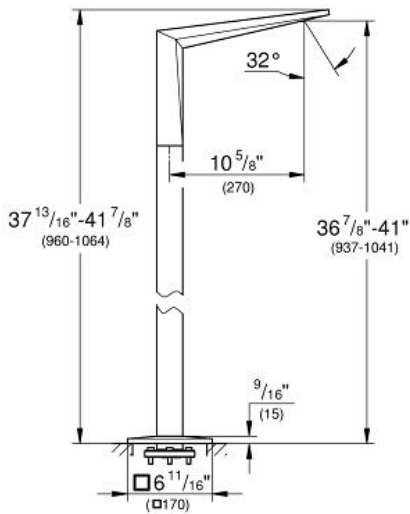

Product Description:

Standard Specification:

- Requires Rough-In Set (29 038 001) (sold separately)
- **GROHE StarLight** chrome finish
- Spout with integrated flow control
- Total height $37 \frac{13}{16}'' - 40 \frac{15}{16}''$
- $10 \frac{5}{8}''$ spout reach